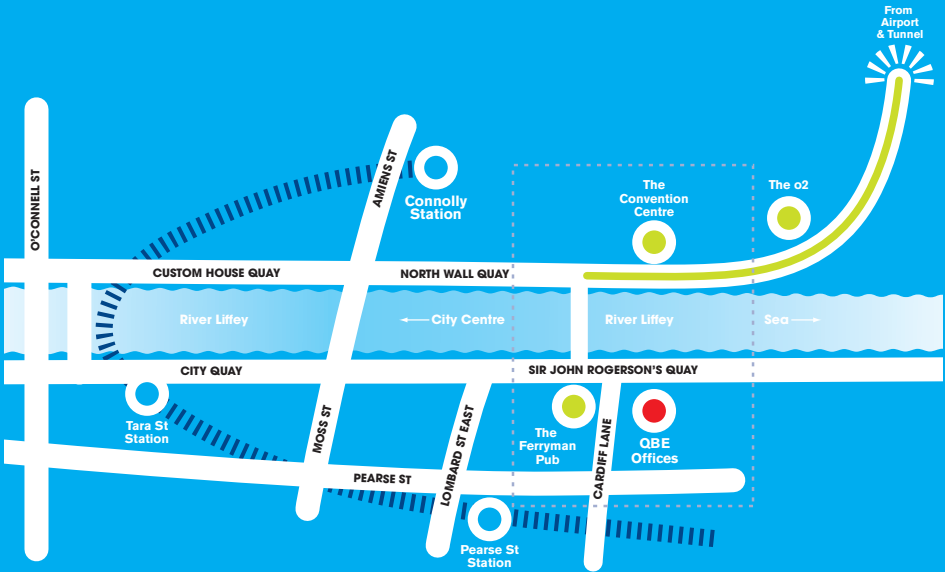

# Directions to our Dublin office

**QBE**

Riverside Two  
43-49 Sir John Rogerson's Quay  
Dublin 2, Ireland

T +353 (0) 1 605 3800  
F +353 (0) 1 605 3655  
E [QBElreland@ie.qbe.com](mailto:QBElreland@ie.qbe.com)  
W [www.qbeurope.com/ireland](http://www.qbeurope.com/ireland)

## How to get to our car park